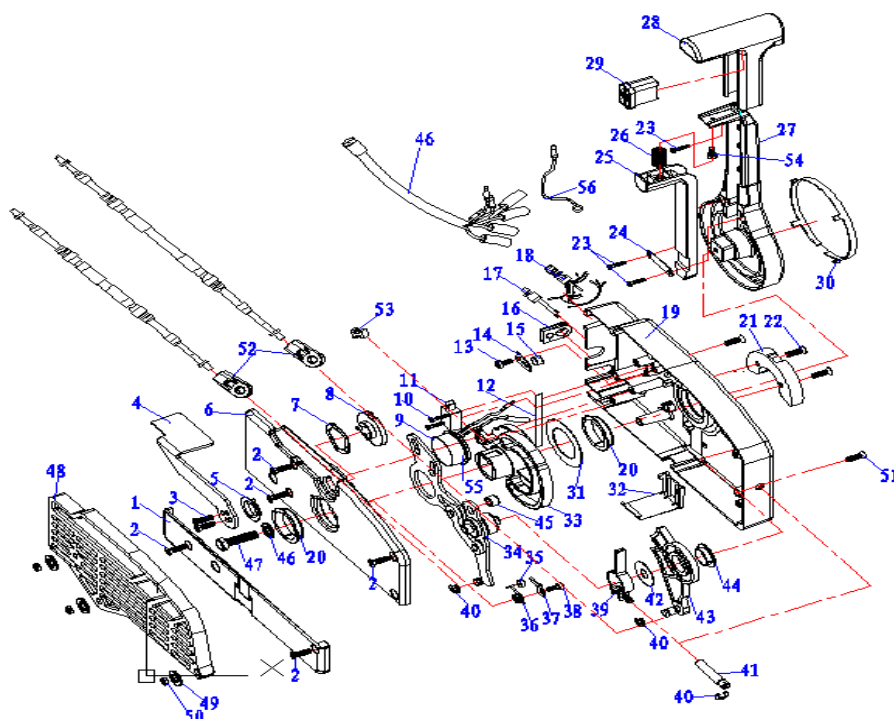

5. Контроллер

NO.	КОД MR	КОД №2	КОД OEM	НАИМЕНОВАНИЕ	ШТ	УПАКОВКА	YAMAHA E40X
1	MR090901010801	MR07080001	HDYK00.00.01	Small plate	1	1	
2	MR0104111BAG		GB819 M5*16	Bolt	5	10	
3	MR0104110BAG		GB819 M5*12	Screw M5*12	2	10	
4	MR01080801		HDYK00.00.02	Lale lock handle	1	1	703-48152-00
5	MR01070801BAG		HDYK00.00.04	Antifriction Bushing	1	2	703-48243-00
6	MR090901010807	MR07080003	HDYK00.00.31	cap	1	1	703-48236-00
7	MR01080802BAG		HDYK00.00.03	Wave Washer	1	2	703-48198-00
8	MR01010802		HDYK00.01.00	Handle Lock wheel Assy	1	1	703-48153-00
9	MR01030801		HDYK00.02.01	Buzzer assy	1	1	703-83383-B0
10	MR0104071BAG		GB818 M3*14	Pan Screw M3*14	1	10	
11	MR01030804		HDYK00.05.00	Idle Start switch	1	1	703-82540-00
12	MR01090802BAG		HDYK00.00.10	Spring steel plate	5	10	
13	MR0104072BAG			Cross recessed Pan head screws M4*6	1	10	
14	MR01080804BAG		HDYK00.00.09	Plate	1	2	
15	MR01020802BAG		HDYK00.00.11	Shift limit pin	1	5	
16	MR01060801BAG		HDYK00.00.12	Wire Harness Seal Ring	1	10	703-48284-00
17	MR01030802		HDYK00.03.00	Engine shut-off switch	1	1	688-82575-01
18	MR01030803		HDYK00.04.00	Start switch Assy	1	1	703-82510-12
19	MR01010803		HDYK00.00.08	Remote control box	1	1	
20	MR01070804BAG		HDYK00.00.16	Gear Shift Seat washer	2	5	703-48236-00
21	MR01070806BAG		HDYK00.00.20	Handle Limit Assy	1	2	703-48245-00
22	MR0104111BAG			Pan head bolt with cross recess	2	10	
23	MR0104226BAG			Pan head bolt with cross recess	3	10	
24	MR01080809BAG		HDYK00.09.05	handle Lock plate	1	2	
25	MR01070809		HDYK00.09.04	Handle lock switch	1	1	
26	MR01090803BAG		HDYK00.09.06	Spring	1	2	703-48227-00
27	MR2012408001		HDYK00.09.11	Handle seat	1	1	
28	MR2072408001		HDYK00.09.13	handle	1	1	
29	MR01070810BAG		HDYK00.09.07	Handle switch cap	1	2	
30	MR2072408003		HDYK00.09.12	Handle seat decorative ring	1	1	
31	MR01070803BAG		HDYK00.00.15	Gear Shift Seat washer	1	5	
32	MR2072408002			connector,box cap	1	1	
33	MR01010804		HDYK00.00.14	Shift seat	1	1	
34	MR01080816			Throttle controler Assy	1	1	
35	MR01020821BAG		HDYK00.00.06	Guide wheel	1	2	703-48234-00
36	MR01090801BAG		HDYK00.00.07	Spring	1	5	703-48244-00
37	MR01080803BAG		HDYK00.00.05	Guide wheel plate	1	2	703-48246-00
38	MR0104072BAG			Cross recessed Pan head screws M4*6	1	10	
39	MR01020810		HDYK00.08.01	Locking Clamp	1	1	703-48264-00
40	MR0104179BAG		GB896 6	Circlip	1	10	
41	MR01020811BAG		HDYK00.08.02	Adjusting screw	1	5	703-48265-00